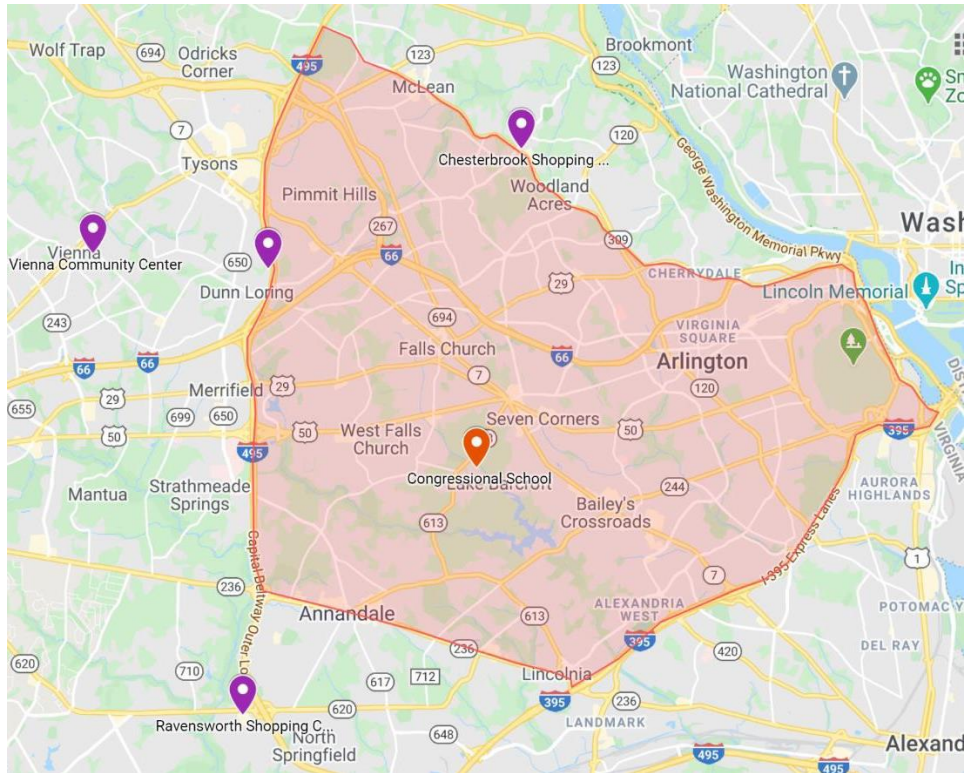

## Transportation

### Convenient

- Door-to-door service for families in the Red Zone.
- Community stops in strategic locations throughout Northern Virginia.
- Custom quotes for families outside the Red Zone who want door-to-door service.

Community Stops
Ravensworth Shopping Ctr.
Vienna Community Ctr.
Church in Dunn Loring
Chesterbrook Shopping Ctr.

### Worry-Free

- BusWhere app provides real-time bus location tracking.
- Get instant bus stop ETA.
- Experienced, dedicated bus drivers.

For more information, please reach out to Julio Lopez at [jlopez@congressionalschool.org](mailto:jlopez@congressionalschool.org)  
<https://www.congressionalschool.org/welcome/transportation/>